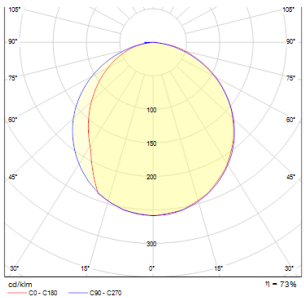

# SLENDER SLIM SQ 17 RECESSED

**LED 24W 2400 lm Ra 80**

Very thin, recessed light with high-output LED. Frames available in chrome, black chrome or matte nickel. Driver included.

RP EUR incl. VAT

<b>R12170</b>	SLENDER SLIM SQ 17 recessed black chrome 230V LED 24W 3000K	<b>48,00</b>
<b>R12172</b>	SLENDER SLIM SQ 17 recessed matt nickel 230V LED 24W 3000K	<b>48,00</b>