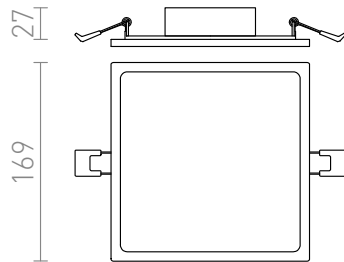

# SLENDER SLIM SQ 17 RECESSED

**LED 24W 2400 lm Ra 80**

Very thin, recessed light with high-output LED. Frames available in chrome, black chrome or matte nickel. Driver included.

RP EUR incl. VAT

<b>R12170</b>	SLENDER SLIM SQ 17 recessed black chrome 230V LED 24W 3000K	<b>48,00</b>
<b>R12172</b>	SLENDER SLIM SQ 17 recessed matt nickel 230V LED 24W 3000K	<b>48,00</b>