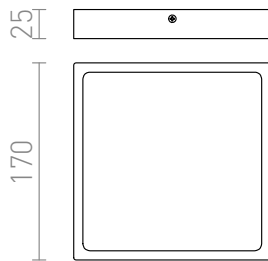

SLENDER SLIM SQ 17 SURFACE MOUNTED

LED 24W 2400 lm Ra 80

Very thin, surface-mounted light with high-output LED. Frames available in chrome, black chrome or matte nickel.

RP EUR incl. VAT

R12146	SLENDER SLIM SQ 17 surface mounted black chrome 230V LED 24W 3000K	48,00
R12147	SLENDER SLIM SQ 17 surface mounted chrome 230V LED 24W 3000K	48,00
R12148	SLENDER SLIM SQ 17 surface mounted matt nickel 230V LED 24W 3000K	48,00