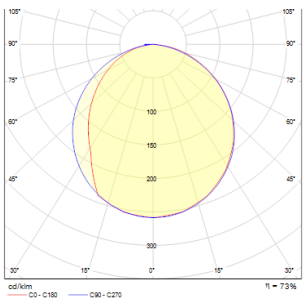

SLENDER SLIM SQ 17 SURFACE MOUNTED

LED 24W 2400 lm Ra 80

Very thin, surface-mounted light with high-output LED. Frames available in chrome, black chrome or matte nickel.

RP EUR incl. VAT

R12146	SLENDER SLIM SQ 17 surface mounted black chrome 230V LED 24W 3000K	48,00
R12147	SLENDER SLIM SQ 17 surface mounted chrome 230V LED 24W 3000K	48,00
R12148	SLENDER SLIM SQ 17 surface mounted matt nickel 230V LED 24W 3000K	48,00