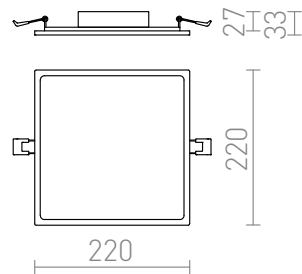

# SLENDER SLIM SQ 22 RECESSED

**LED 30W 3000 lm Ra 80**

Very thin, recessed light with high-output LED. Frames available in chrome, black chrome or matte nickel. Driver included.

RP EUR incl. VAT

<b>R12174</b>	SLENDER SLIM SQ 22 recessed black chrome 230V LED 30W 3000K	<b>48,00</b>
<b>R12175</b>	SLENDER SLIM SQ 22 recessed chrome 230V LED 30W 3000K	<b>48,00</b>
<b>R12176</b>	SLENDER SLIM SQ 22 recessed matt nickel 230V LED 30W 3000K	<b>48,00</b>

3D model

PDF manual

20,2/20,2

0,70

.ies data