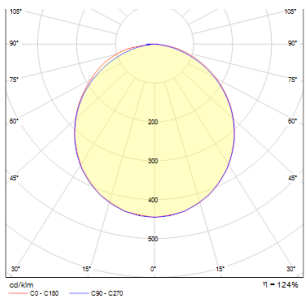

# SLENDER SLIM SQ 22 RECESSED

**LED 30W 3000 lm Ra 80**

Very thin, recessed light with high-output LED. Frames available in chrome, black chrome or matte nickel. Driver included.

RP EUR incl. VAT

<b>R12174</b>	SLENDER SLIM SQ 22 recessed black chrome 230V LED 30W 3000K	<b>48,00</b>
<b>R12175</b>	SLENDER SLIM SQ 22 recessed chrome 230V LED 30W 3000K	<b>48,00</b>
<b>R12176</b>	SLENDER SLIM SQ 22 recessed matt nickel 230V LED 30W 3000K	<b>48,00</b>

3D model

PDF manual

20,2/20,2

0,70

.ies data