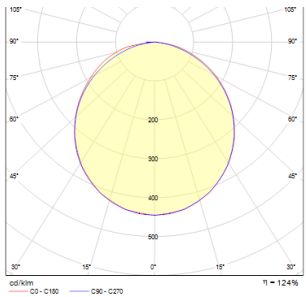

SLENDER SLIM SQ 22 SURFACE MOUNTED

LED 30W 3000 lm Ra 80

Very thin, surface-mounted light with high-output LED. Frames available in chrome, black chrome or matte nickel.

RP EUR incl. VAT

R12150

SLENDER SLIM SQ 22 surface mounted
black chrome 230V LED 30W 3000K

58,00

R12151

SLENDER SLIM SQ 22 surface mounted
chrome 230V LED 30W 3000K

58,00

3D model

manual

.ies data