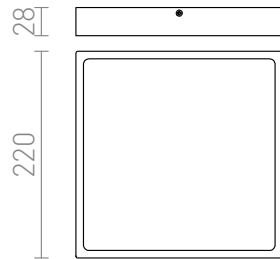

SLENDER SLIM SQ 22 SURFACE MOUNTED

LED 30W 3000 lm Ra 80

Very thin, surface-mounted light with high-output LED. Frames available in chrome, black chrome or matte nickel.

RP EUR incl. VAT

R12150

SLENDER SLIM SQ 22 surface mounted
black chrome 230V LED 30W 3000K

58,00

R12151

SLENDER SLIM SQ 22 surface mounted
chrome 230V LED 30W 3000K

58,00

3D model

manual

.ies data