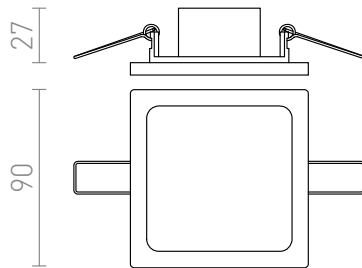

SLENDER SLIM SQ 9 RECESSED

LED 8W 800 lm Ra 80

Very thin, recessed light with high-output LED. Frames available in chrome, black chrome or matte nickel. Driver included.

RP EUR incl. VAT

R12166

SLENDER SLIM SQ 9 recessed black chrome
230V LED 8W 3000K

22,00

3D model

PDF manual

.ies data