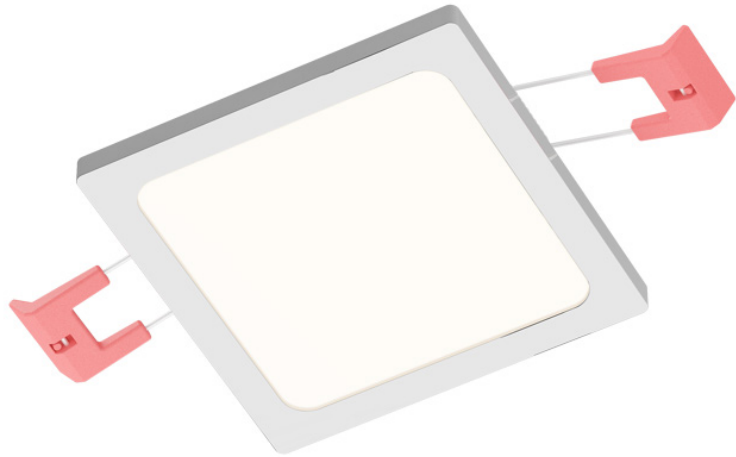

SLENDER SLIM SQ 9 RECESSED

LED 8W 800 lm Ra 80

Very thin, recessed light with high-output LED. Frames available in chrome, black chrome or matte nickel. Driver included.

RP EUR incl. VAT

R12166

SLENDER SLIM SQ 9 recessed black chrome
230V LED 8W 3000K

22,00

3D model

PDF manual

.ies data