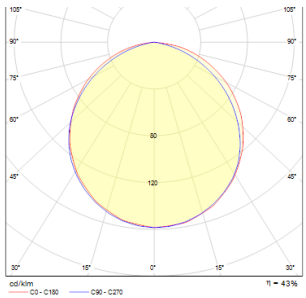

SLENDER SLIM SQ 9 RECESSED

LED 8W 800 lm Ra 80

Very thin, recessed light with high-output LED. Frames available in chrome, black chrome or matte nickel. Driver included.

RP EUR incl. VAT

R12166

SLENDER SLIM SQ 9 recessed black chrome
230V LED 8W 3000K

22,00

3D model

PDF manual

.ies data