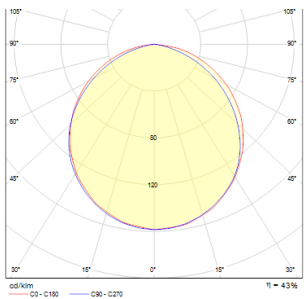

# SLENDER SLIM SQ 9 SURFACE MOUNTED

**LED 8W 800 lm Ra 80**

Very thin, surface-mounted light with high-output LED. Frames available in chrome, black chrome or matte nickel.

RP EUR incl. VAT

<b>R12142</b>	SLENDER SLIM SQ 9 surface mounted black chrome 230V LED 8W 3000K	<b>22,00</b>
<b>R12143</b>	SLENDER SLIM SQ 9 surface mounted chrome 230V LED 8W 3000K	<b>22,00</b>
<b>R12144</b>	SLENDER SLIM SQ 9 surface mounted matt nickel 230V LED 8W 3000K	<b>22,00</b>