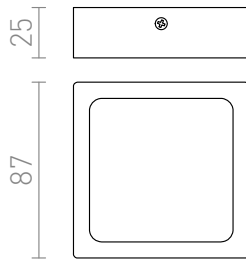

# SLENDER SLIM SQ 9 SURFACE MOUNTED

**LED 8W 800 lm Ra 80**

Very thin, surface-mounted light with high-output LED. Frames available in chrome, black chrome or matte nickel.

RP EUR incl. VAT

<b>R12142</b>	SLENDER SLIM SQ 9 surface mounted black chrome 230V LED 8W 3000K	<b>22,00</b>
<b>R12143</b>	SLENDER SLIM SQ 9 surface mounted chrome 230V LED 8W 3000K	<b>22,00</b>
<b>R12144</b>	SLENDER SLIM SQ 9 surface mounted matt nickel 230V LED 8W 3000K	<b>22,00</b>