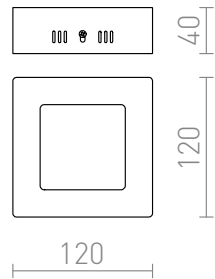

# SLENDER SQ 12 SURFACE MOUNTED

LED 6W 540 lm Ra 80

Flat surface-mounted LED light.

RP EUR incl. VAT

**R11284**

SLENDER SQ 12 surface mounted matt nickel  
230V LED 6W 3000K

**24,00**

3D model