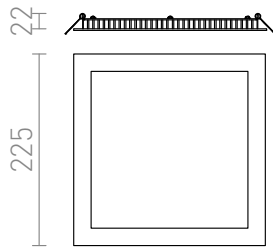

SLENDER SQ 22 RECESSED

LED 18W 1800 lm Ra 80

Very thin countersunk luminaire for 18W high bright LEDs. Luminaire frames are chrome, black chrome or matte nickel. Driver included.

RP EUR incl. VAT

R12126	SLENDER SQ 22 recessed black chrome 230V LED 18W 3000K	18,50
R12127	SLENDER SQ 22 recessed chrome 230V LED 18W 3000K	17,00
R12128	SLENDER SQ 22 recessed matt nickel 230V LED 18W 3000K	26,00