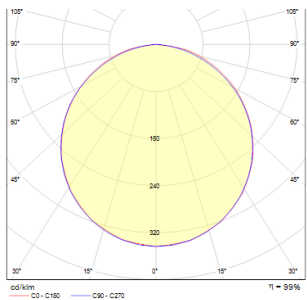

SLENDER SQ 22 RECESSED

LED 18W 1800 lm Ra 80

Very thin countersunk luminaire for 18W high bright LEDs. Luminaire frames are chrome, black chrome or matte nickel. Driver included.

RP EUR incl. VAT

R12126	SLENDER SQ 22 recessed black chrome 230V LED 18W 3000K	18,50
R12127	SLENDER SQ 22 recessed chrome 230V LED 18W 3000K	17,00
R12128	SLENDER SQ 22 recessed matt nickel 230V LED 18W 3000K	26,00