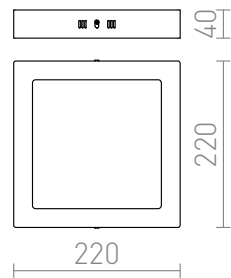

SLENDER SQ 22 SURFACE MOUNTED

LED 18W 1620 lm Ra 80

Thin surface-mounted LED light.

RP EUR incl. VAT

R11285

SLENDER SQ 22 surface mounted matt
nickel 230V LED 18W 3000K

35,00

3D model