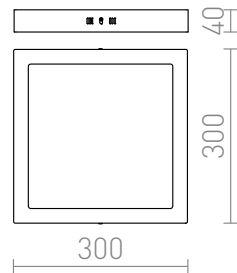

# SLENDER SQ 30 SURFACE MOUNTED

LED 24W 2160 lm Ra 80

Thin surface-mounted LED light.

RP EUR incl. VAT

**R11286**

SLENDER SQ 30 surface mounted matt  
nickel 230V LED 24W 3000K

**58,00**

3D model