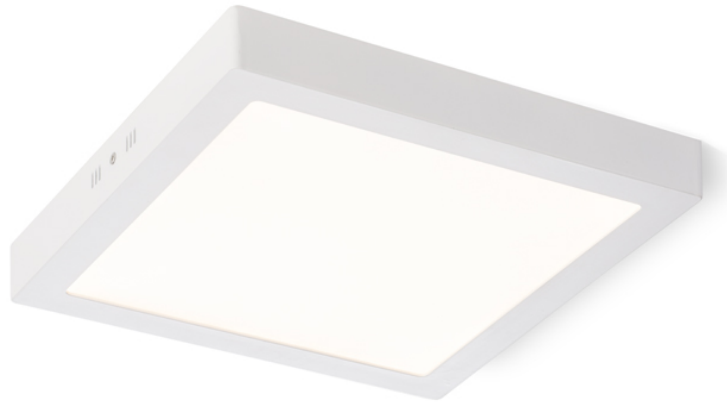

# SLENDER SQ 30 SURFACE MOUNTED

LED 24W 2160 lm Ra 80

Thin surface-mounted LED light.

RP EUR incl. VAT

**R11286**

SLENDER SQ 30 surface mounted matt  
nickel 230V LED 24W 3000K

**58,00**

3D model