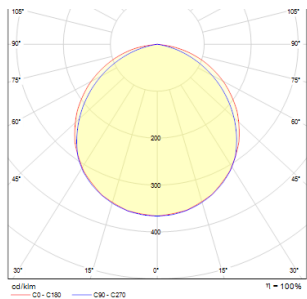

SLENDER SQ 8 RECESSED

LED 3W 300 lm Ra 80

Very thin recessed luminaire for 3W high bright LEDs. Luminaire frames are chrome, black chrome or matte nickel. Driver included.

RP EUR incl. VAT

R12186	SLENDER SQ 8 recessed black chrome 230V LED 3W 3000K	6,00
R12187	SLENDER SQ 8 recessed chrome 230V LED 3W 3000K	6,25
R12188	SLENDER SQ 8 recessed matt nickel 230V LED 3W 3000K	7,00