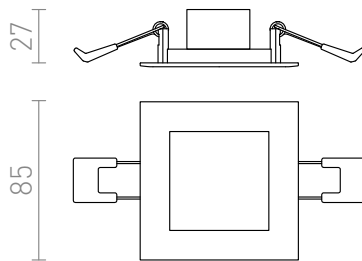

SLENDER SQ 8 RECESSED

LED 3W 300 lm Ra 80

Very thin recessed luminaire for 3W high bright LEDs. Luminaire frames are chrome, black chrome or matte nickel. Driver included.

RP EUR incl. VAT

R12186	SLENDER SQ 8 recessed black chrome 230V LED 3W 3000K	6,00
R12187	SLENDER SQ 8 recessed chrome 230V LED 3W 3000K	6,25
R12188	SLENDER SQ 8 recessed matt nickel 230V LED 3W 3000K	7,00