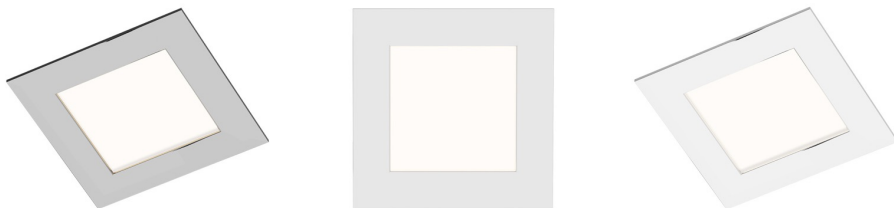

SLENDER SQ 8 RECESSED

LED 3W 300 lm Ra 80

Very thin recessed luminaire for 3W high bright LEDs. Luminaire frames are chrome, black chrome or matte nickel. Driver included.

RP EUR incl. VAT

R12186	SLENDER SQ 8 recessed black chrome 230V LED 3W 3000K	6,00
R12187	SLENDER SQ 8 recessed chrome 230V LED 3W 3000K	6,25
R12188	SLENDER SQ 8 recessed matt nickel 230V LED 3W 3000K	7,00