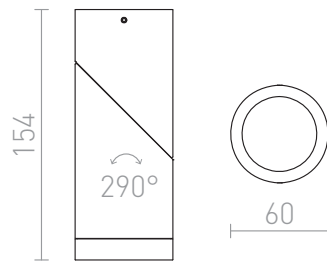

SNAZZY

Cylindrical ceiling light with tilt-function for GU10 light sources.

RP EUR incl. VAT

R12670	SNAZZY white 230V GU10 35W	68,00
---------------	----------------------------	--------------

R13552	SNAZZY black 230V GU10 35W	68,00
---------------	----------------------------	--------------

3D model

manual

G11837