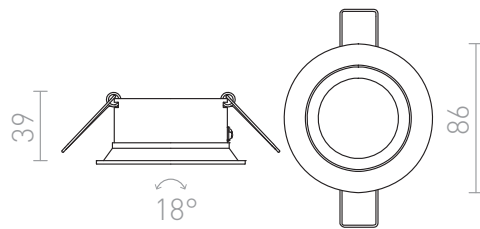

# SOBER

Round light with slight tilt-function of white-lacquered metal with a recessed light source.

RP EUR incl. VAT

**R11738**

SOBER recessed white 230V GU10 50W

**16,00**

3D model

manual