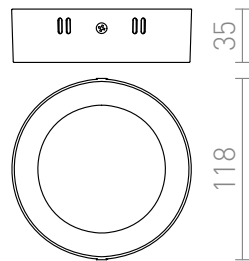

SOCORRO R 120 SURFACE MOUNTED

LED 6W 360 lm Ra 80

Surface-mounted flat light with integrated LED.

RP EUR incl. VAT

R12971

SOCORRO R 120 surface mounted white
230V LED 6W 3000K

12,50

3D model