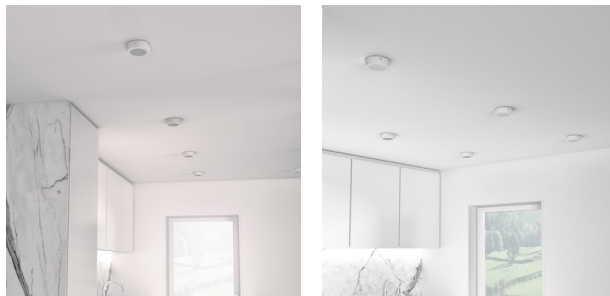

SOCORRO R 120 SURFACE MOUNTED

LED 6W 360 lm Ra 80

Surface-mounted flat light with integrated LED.

RP EUR incl. VAT

R12971

SOCORRO R 120 surface mounted white
230V LED 6W 3000K

12,50

3D model