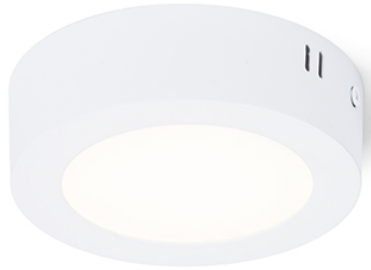

SOCORRO R 120 SURFACE MOUNTED

LED 6W 360 lm Ra 80

Surface-mounted flat light with integrated LED.

RP EUR incl. VAT

R12971

SOCORRO R 120 surface mounted white
230V LED 6W 3000K

12,50

3D model

manual

dimming
optional