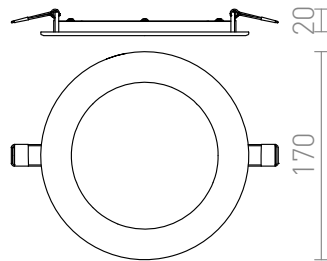

3D model

manual