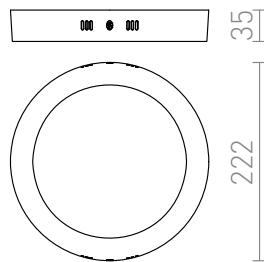

# SOCORRO R 220 SURFACE MOUNTED

LED 18W 1080 lm Ra 80

Surface-mounted flat light with integrated LED.

RP EUR incl. VAT

**R12972**

SOCORRO R 220 surface mounted white  
230V LED 18W 3000K

**24,00**

3D model