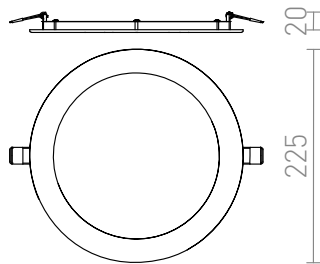

3D model

6

21

0,43

PDF manual