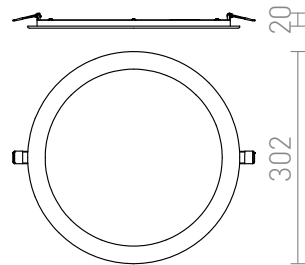

3D model

manual