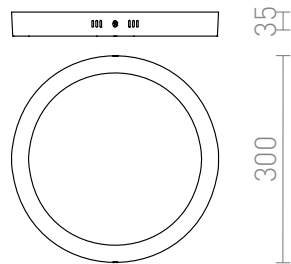

SOCORRO R 300 SURFACE MOUNTED

LED 24W 1440 lm Ra 80

Surface-mounted flat light with integrated LED.

RP EUR incl. VAT

R12973

SOCORRO R 300 surface mounted white
230V LED 24W 3000K

38,00

3D model