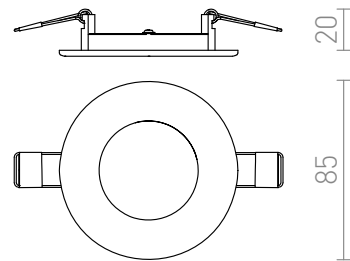

3D model

manual