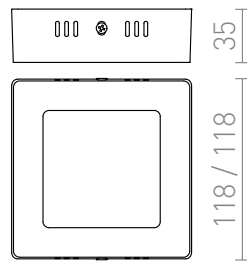

# SOCORRO SQ 120 SURFACE MOUNTED

**LED 6W 360 lm Ra 80**

Surface-mounted flat light with integrated LED.

RP EUR incl. VAT

**R12974**

SOCORRO SQ 120 surface mounted white  
230V LED 6W 3000K

**13,50**

 3D model