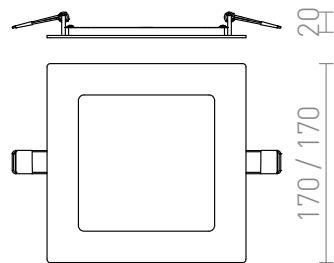

3D model

manual