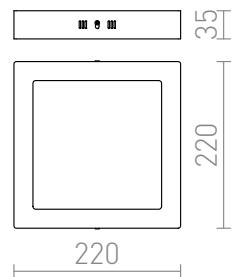

# SOCORRO SQ 220 SURFACE MOUNTED

LED 18W 1080 lm Ra 80

Surface-mounted flat light with integrated LED.

RP EUR incl. VAT

**R12975**

SOCORRO SQ 220 surface mounted white  
230V LED 18W 3000K

**26,00**

3D model