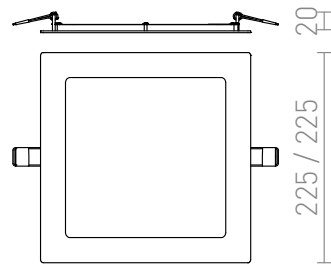

3D model

manual