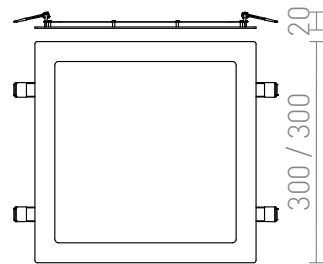

3D model

6

28/28

1,32

PDF manual