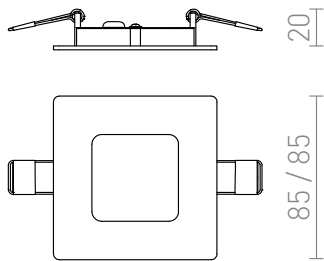

SOCORRO SQ 85 RECESSED

LED 3W 180 lm Ra 80

Very thin light with integrated high-output LED and a white-lacquered frame of die-cast aluminum. Driver included.

RP EUR incl. VAT

R12967

SOCORRO SQ 85 recessed white 230V LED
3W 3000K

9,20

3D model

manual

7,5/7,5

0,12