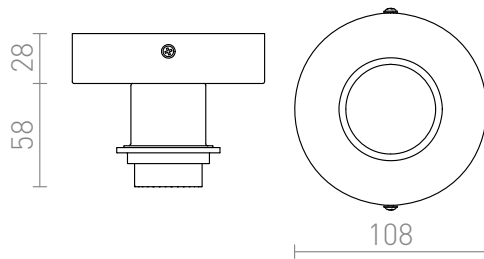

# SOLO R

Round ceiling base for textile shades, with E27 socket. Suitable for shades: DELI 30/20, DOUBLE 40/30, JAKARANDA, RON 40/25.

RP EUR incl. VAT

**R12583**

SOLO R ceiling base chrome 230V E27 53W

**22,00**

 3D model

 manual

G13026