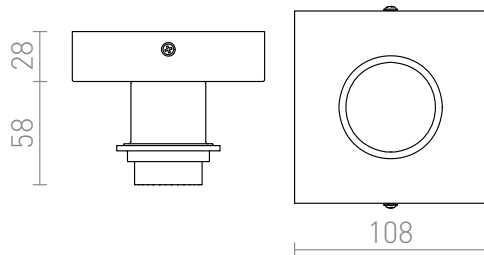

# SOLO SQ

Ceiling square base for textile shades with E27 socket. Suitable for shades: TEMPO 30/19.

RP EUR incl. VAT

**R12584**

SOLO SQ ceiling base chrome 230V E27 53W

**22,00**

3D model

PDF manual