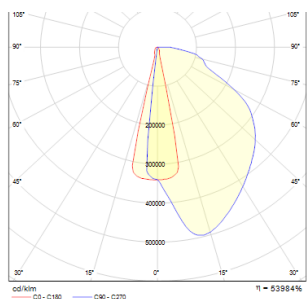

SONET WALL

LED 7W 490 lm Ra 80

Outdoor wall lamp with IP54 protection. For downward and wall installation only.

RP EUR incl. VAT

R11170

SONET wall anthracite grey 230V LED 7W
IP54 3000K

120,00

IP54