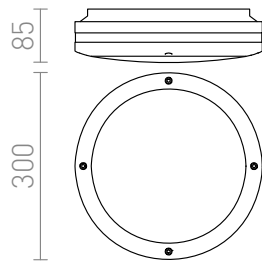

SONYA 30

Outdoor aluminum light with an opal-colored acrylic diffuser, for wall or ceiling installation.

RP EUR incl. VAT

R10361	SONYA 30 black 230V E27 2x18W IP54	78,00
---------------	------------------------------------	--------------

R10362	SONYA 30 silver grey 230V E27 2x18W IP54	78,00
---------------	--	--------------

IP54

 3D model

 manual

G13155