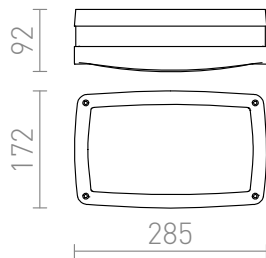

SONYA RC

Outdoor aluminum light with an opal-colored acrylic diffuser, for wall or ceiling installation.

RP EUR incl. VAT

R10363

SONYA RC silver grey 230V E27 2x18W IP54

68,00

IP54

3D model