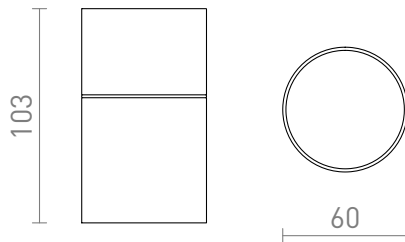

NEW

SORANO CEILING

Cylindric outdoor ceiling light of carbon fiber with a GU10 socket for LED light sources. Carbon fiber has improved tolerance to salt water climate.

RP EUR incl. VAT

R13633

SORANO ceiling black plastic 230V LED
GU10 8W IP44

18,00

IP44

 3D model

 manual

G11841