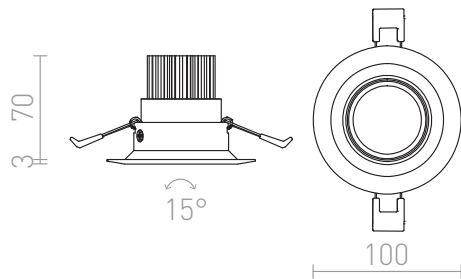

# SPARKLE

**LED 5W 400 lm Ra 80**

Round recessed light with tilt-function and integrated LED. Only for drywall installation.

RP EUR incl. VAT

<b>R12859</b>	SPARKLE recessed white 230V LED 5W 24° 3000K	<b>22,00</b>
<b>R12860</b>	SPARKLE recessed black 230V LED 5W 24° 3000K	<b>22,00</b>
<b>R12861</b>	SPARKLE recessed polished aluminum 230V LED 5W 24° 3000K	<b>22,00</b>
<b>R12863</b>	SPARKLE recessed black chrome 230V LED 5W 24° 3000K	<b>22,00</b>

3D model

manual