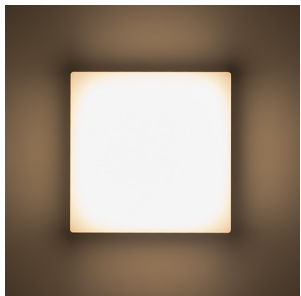

SPECTACLE

LED 5W 350 lm Ra 80

Outdoor light of die-cast aluminum with integrated LED and an opal-colored diffuser. For ceiling or wall installation.

RP EUR incl. VAT

R11968

SPECTACLE surface mounted silver grey
230V LED 5W IP54 3000K

120,00

IP54

3D model

manual