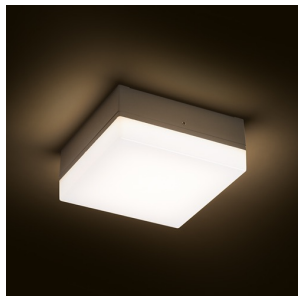

SPECTACLE

LED 5W 350 lm Ra 80

Outdoor light of die-cast aluminum with integrated LED and an opal-colored diffuser. For ceiling or wall installation.

RP EUR incl. VAT

R11968

SPECTACLE surface mounted silver grey
230V LED 5W IP54 3000K

120,00

IP54

3D model

manual