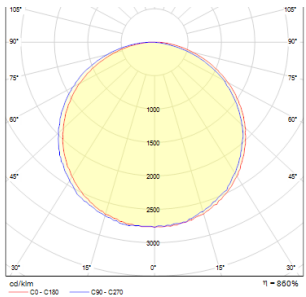

SPECTACLE

LED 5W 350 lm Ra 80

Outdoor light of die-cast aluminum with integrated LED and an opal-colored diffuser. For ceiling or wall installation.

RP EUR incl. VAT

R11968

SPECTACLE surface mounted silver grey
230V LED 5W IP54 3000K

120,00

IP54

3D model

manual