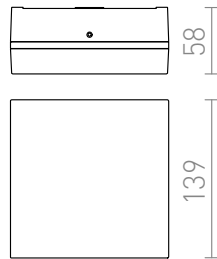

SPECTACLE

LED 5W 350 lm Ra 80

Outdoor light of die-cast aluminum with integrated LED and an opal-colored diffuser. For ceiling or wall installation.

RP EUR incl. VAT

R11968

SPECTACLE surface mounted silver grey
230V LED 5W IP54 3000K

120,00

IP54

3D model

manual