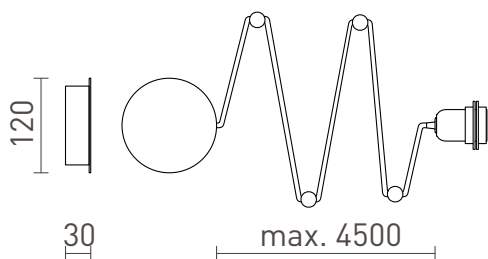

# SPIDER I

Flexible solution that can be supplemented with either a decorative light source or a light shade. Attached to either wall or ceiling using grips along a black textile cable. The set is available with either 4 black plastic or chrome-plated grips. Extra grips can be ordered separately.

RP EUR INC. VAT

<b>R13492</b>	SPIDER I pendent set black 230V E27 15W	<b>58,00</b>
<b>R13493</b>	SPIDER I pendent set black chrome 230V E27 15W	<b>68,00</b>

 3D model

 manual

G13460