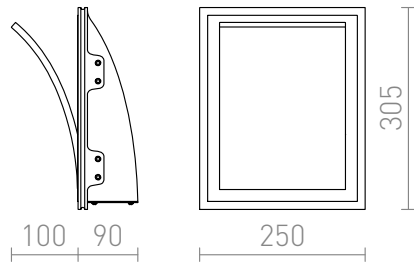

3D model

13

31/25

4,89

G11849