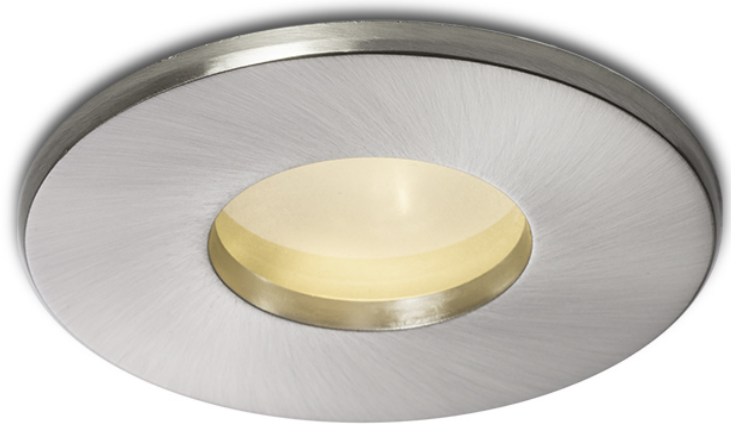

SPLASH R

IP65

Recessed metal luminaire suitable for humid environments in shiny chrome or matte nickel finish.

RP EUR incl. VAT

| | | |
|---------------|--|--------------|
| R11733 | SPLASH R recessed chrome 230V GU10 50W IP65 | 17,00 |
| R11734 | SPLASH R recessed matt nickel 230V GU10 50W IP65 | 15,00 |

3D model

manual

G11841