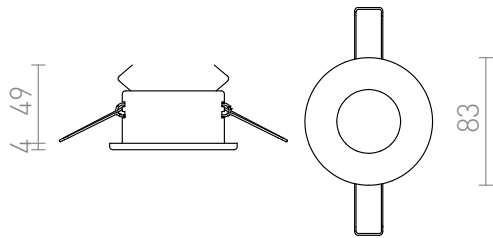

SPLASH R

IP65

Recessed metal luminaire suitable for humid environments in shiny chrome or matte nickel finish.

RP EUR incl. VAT

| | | |
|---------------|--|--------------|
| R11733 | SPLASH R recessed chrome 230V GU10 50W IP65 | 17,00 |
| R11734 | SPLASH R recessed matt nickel 230V GU10 50W IP65 | 15,00 |

3D model

manual

G11841