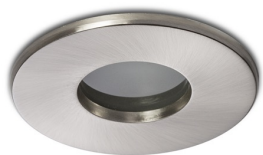

SPLASH R

IP65

Recessed metal luminaire suitable for humid environments in shiny chrome or matte nickel finish.

RP EUR incl. VAT

| | | |
|---------------|--|--------------|
| R11733 | SPLASH R recessed chrome 230V GU10 50W IP65 | 17,00 |
| R11734 | SPLASH R recessed matt nickel 230V GU10 50W IP65 | 15,00 |