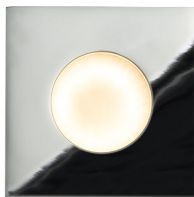

Recessed metal luminaire suitable for humid environments in shiny chrome or matte nickel finish.

RP EUR incl. VAT

R11735	SPLASH SQ recessed chrome 230V GU10 50W IP65	18,00
R11736	SPLASH SQ recessed matt nickel 230V GU10 50W IP65	18,00

IP65