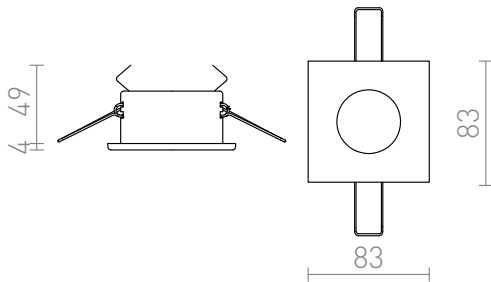

SPLASH SQ

Recessed metal luminaire suitable for humid environments in shiny chrome or matte nickel finish.

RP EUR incl. VAT

R11735	SPLASH SQ recessed chrome 230V GU10 50W IP65	18,00
R11736	SPLASH SQ recessed matt nickel 230V GU10 50W IP65	18,00

IP65

3D model

manual

7

0,228

G11841