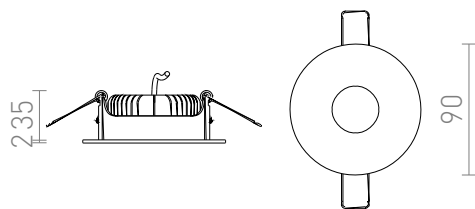

SPRAY 9

LED 7W 880 lm Ra 90

Recessed lamp with a fixed LED light source, only for drywall installations.

RP EUR incl. VAT

R13299	SPRAY 9 recessed white 230V LED 7W 24° 3000K	24,00
R13300	SPRAY 9 recessed black 230V LED 7W 24° 3000K	24,00

3D model

manual