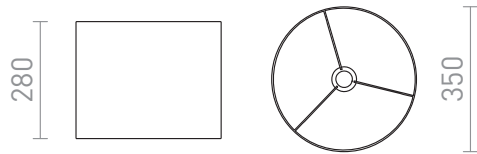

NEW

STAMPATA 35/28

Shade for pendent lights.

RP EUR incl. VAT

R13448

STAMPATA 35/28 shade cream white paper
max. 15W

16,50

 3D model