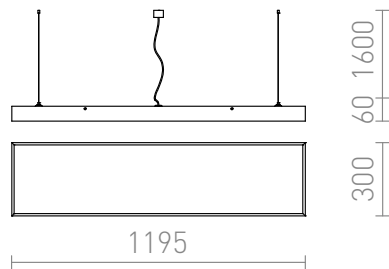

STRUCTURAL PENDENT 120X30

Rectangular pendant for fluorescent tubes. Sleek design with an aluminum frame, opal-colored PMMA diffuser and a transparent three-core cable. Unidirectional illumination.

RP EUR incl. VAT

R10097

STRUCTURAL 120x30 pendent brushed
aluminum 230V G5 3x28W

178,00

3D model

160

8,59

PDF manual

T5