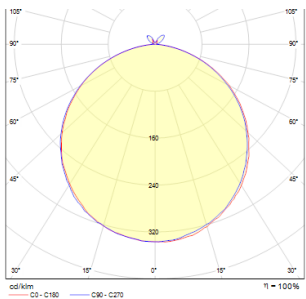

STRUCTURAL 20x20 pendent brushed
aluminum 230V G24-q2 2x18W

48,00

3D model

PDF manual

1,94

.ies data

IES

IES