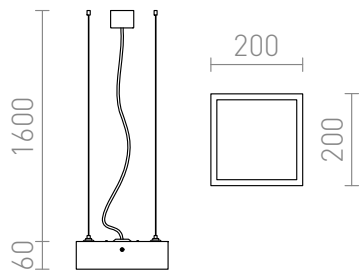

STRUCTURAL PENDENT 20X20

Square pendent for compact fluorescent tubes. Sleek design with an aluminum frame, opal PMMA diffuser and a transparent three-core cable. Shines downwards.

RP EUR incl. VAT

R10158

STRUCTURAL 20x20 pendent brushed
aluminum 230V G24-q2 2x18W

48,00

3D model

PDF manual

1,94

.ies data

IES

IES