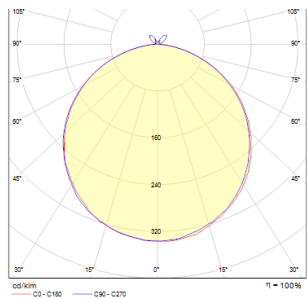

3D model

manual

.ies data

G24q-x