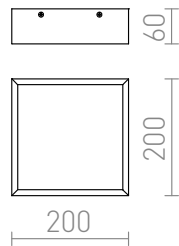

3D model

manual

.ies data

G24q-x