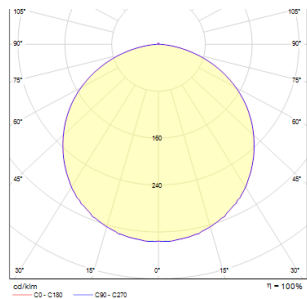

STRUCTURAL PENDENT 55X55

Square pendent for compact fluorescent tubes. Sleek design with an aluminum frame, opal-colored PMMA diffuser and a transparent three-core cable. Shines downwards.

RP EUR incl. VAT

R10095	STRUCTURAL 55x55 pendent brushed aluminum 230V 2G11 3x36W	120,00
R10259	STRUCTURAL 55x55 pendent white 230V 2G11 3x36W	88,00

3D model

manual

.ies data

2G11