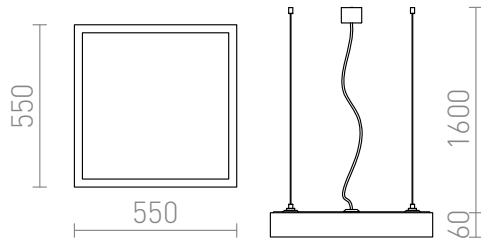

STRUCTURAL PENDENT 55X55

Square pendent for compact fluorescent tubes. Sleek design with an aluminum frame, opal-colored PMMA diffuser and a transparent three-core cable. Shines downwards.

RP EUR incl. VAT

R10095	STRUCTURAL 55x55 pendent brushed aluminum 230V 2G11 3x36W	120,00
R10259	STRUCTURAL 55x55 pendent white 230V 2G11 3x36W	88,00

 3D model

 manual

 .ies data

2G11