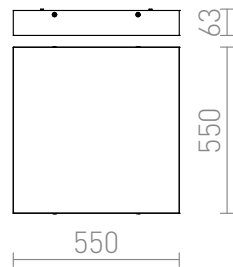

STRUCTURAL 55 CEILING

Ceiling light with a shade of satin glass for energy efficient fluorescent tubes.

RP EUR incl. VAT

R10632

STRUCTURAL 55x55 surface mounted
satinated glass 230V 2G11 3x36W

178,00

3D model