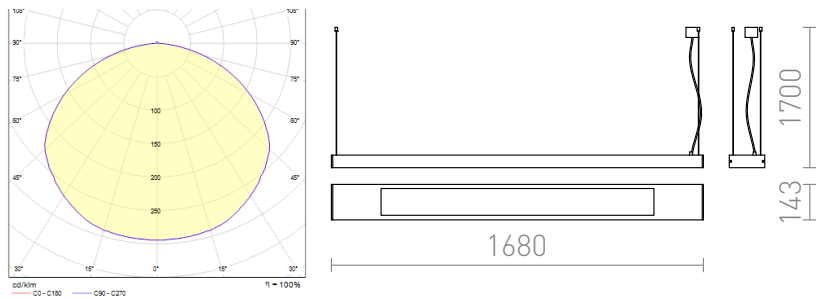

STRUCTURAL PENDENT 5X14

Rectangular pendant for fluorescent tubes. Sleek design with an aluminum frame, opal-colored PMMA diffuser and a transparent three-core cable. Unidirectional illumination.

RP EUR incl. VAT

R10091

STRUCTURAL 5x14 pendant brushed aluminum 230V G5 2x35W

238,00

3D model

manual

.ies data

T5