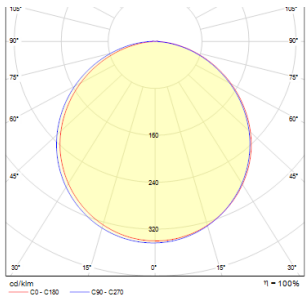

STRUCTURAL LED RECESSED 40X40

LED 40W 2918 lm Ra 80

Recessed lamp with a lacquered frame and integrated LED. Driver included.

RP EUR incl. VAT

R12062

STRUCTURAL LED 40x40 recessed white
230V LED 40W 3000K

150,00