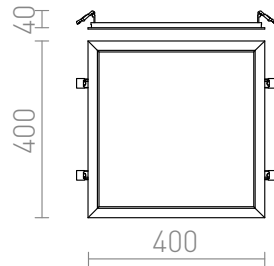

STRUCTURAL LED RECESSED 40X40

LED 40W 2918 lm Ra 80

Recessed lamp with a lacquered frame and integrated LED. Driver included.

RP EUR incl. VAT

R12062

STRUCTURAL LED 40x40 recessed white
230V LED 40W 3000K

150,00