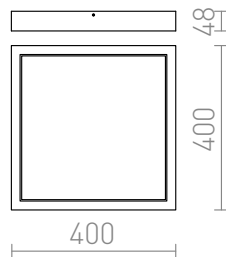

3D model

manual

.ies data

dimming
optional

dimming
optional