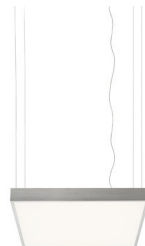

# STRUCTURAL LED PENDENT 55X55

**LED 48W Im Ra 80**

LED pendent of aluminum profile in elegant design, with an opal-colored PMMA diffuser for downward illumination. Available in natural aluminum or white lacquered versions. Comes with a transparent three-core cable.

RP EUR incl. VAT

<b>R13713</b>	STRUCTURAL LED 55x55 pendent white 230V LED 48W 3000K	<b>188,00</b>
<b>R13714</b>	STRUCTURAL LED 55x55 pendent brushed aluminum 230V LED 48W 3000K	<b>238,00</b>

[3D model](#)