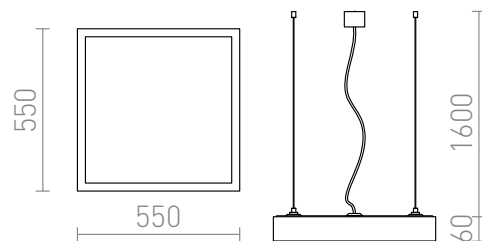

# STRUCTURAL LED PENDENT 55X55

**LED 48W Im Ra 80**

LED pendent of aluminum profile in elegant design, with an opal-colored PMMA diffuser for downward illumination. Available in natural aluminum or white lacquered versions. Comes with a transparent three-core cable.

RP EUR incl. VAT

<b>R13713</b>	STRUCTURAL LED 55x55 pendent white 230V LED 48W 3000K	<b>188,00</b>
<b>R13714</b>	STRUCTURAL LED 55x55 pendent brushed aluminum 230V LED 48W 3000K	<b>238,00</b>

[3D model](#)