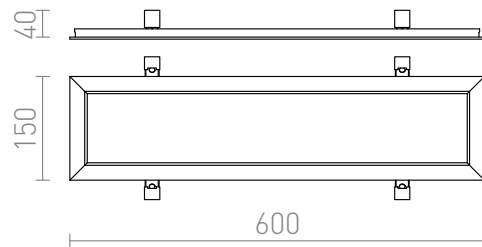

STRUCTURAL LED RECESSED 60X15

LED 22W 1370 lm Ra 80

Recessed lamp with a lacquered frame and integrated LED. Driver included.

RP EUR incl. VAT

R12061

STRUCTURAL LED 60x15 recessed white
230V LED 22W 3000K

150,00